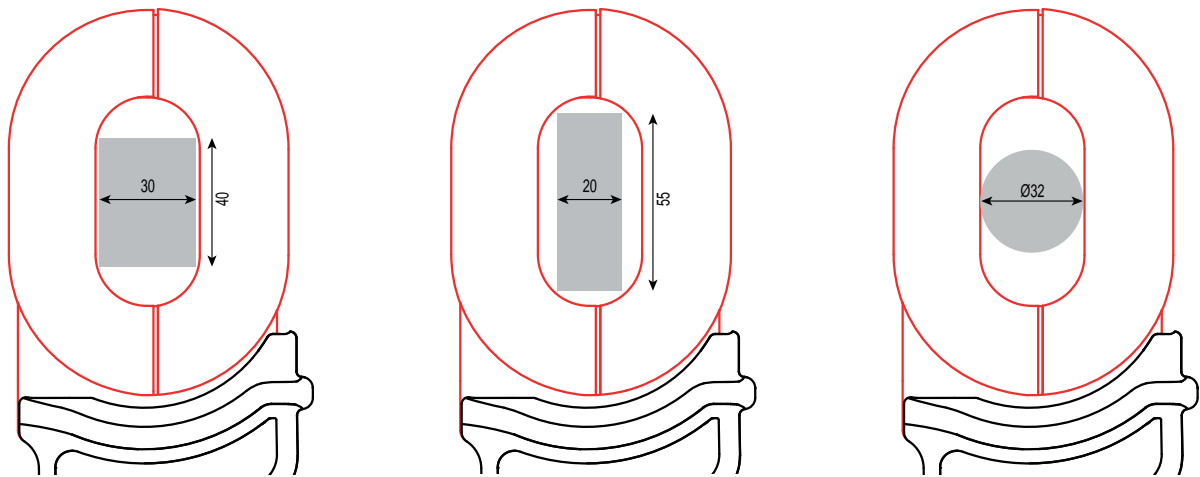

C.A 6418 clamp for clamping any type of earth bar

C.A 6418 technical specifications

LOOP OHMMETER								
Measurement ranges	0.010 to 0.099 Ω	0.10 to 0.99 Ω	1 to 49.9 Ω	50 to 149 Ω	150 to 245 Ω	250 to 440 Ω	450 to 640 Ω	650 to 1,200 Ω
Resolution	1 mΩ	10 mΩ	100 mΩ	1 Ω	5 Ω	10 Ω	10 Ω	50 Ω
Accuracy	± (1.5 %R* + 0.01 Ω)	± (1.5 %R + 2 r)	± (1.5 %R + 2 r)	± (2.5 %R + 2 r)	± (5 %R + 2 r)	± (10 %R + 2 r)	± (15 %R + 2 r)	± (20 %R + 2 r)
No-load voltage	≤ 4.5 mV to 2,083 Hz							
AMMETER								
Measurement ranges	0.5 to 9.995 mA	10.00 to 99.90 mA	100.0 to 299.0 mA	0.300 to 2.990 A	3.00 to 20.00 A			
Resolution	50 μA	100 μA	1 mA	10 mA	100 mA			
Accuracy	± (2 %R + 200 μA)	± (2 %R + r)	± (2 %R + r)	± (2 %R + r)	± (2 %R + r)			
SETUP								
Alarms	Configurable for Z and I							
Buzzer	Active							
HOLD	Manual or automatic PRE-Hold							
Automatic power-off	Active / Inactive							

C.A 6418 general specifications

LOOP OHMMETER	
Display	OLED 152 segments – Active area 48 x 39 mm
Storage	300 time/date-stamped measurements
Power supply	4 x 1.5 V LR6 AA alkaline batteries or 4 NiMH batteries
Battery life	2,400 x 30 s measurements
Calibration	Automatic at start-up
IEC 61010	100 V CAT IV , 150 V CAT III
Ingress protection	IP 40
Dimensions	300 x 106 x 56 mm
Weight	1.2 kg approx. including batteries